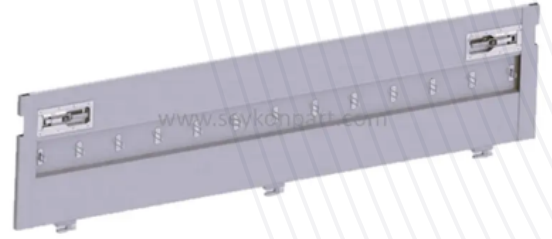

Superstructure Group

Aluminum Trailer Cover

STOCK CODE	EXPLANATION
SYP0405	Aluminum Side Cover Vertical Locked 620x3210 mm
SYP0406	Aluminum Side Cover Horizontal Locked 620x3210 mm
SYP0407	Aluminum Side Cover Horizontal Locked 600x3085 mm
SYP0408	Aluminum Side Cover Horizontal Locked 600x2420 mm
SYP0409	Aluminum Side Cover Horizontal Locked 600x2500 mm
SYP0410	Aluminum Side Cover Horizontal Locked 800x2500 mm
SYP0411	Aluminum Side Cover Horizontal Locked 800x2420 mm
SYP0412	Aluminum Side Cover Vertical Locked 600x3085 mm
SYP0413	Aluminum Side Cover Vertical Locked 600x2420 mm
SYP0414	Aluminum Side Cover Vertical Locked 600x2500 mm
SYP0415	Aluminum Side Cover Vertical Locked 800x2500 mm
SYP0416	Aluminum Side Cover Vertical Locked 800x2420 mm
SYP0417	Aluminum Side Cover Vertical Locked 550x3210 mm
SYP0448	Aluminum Side Cover Horizontal Locked 550x3210 mm