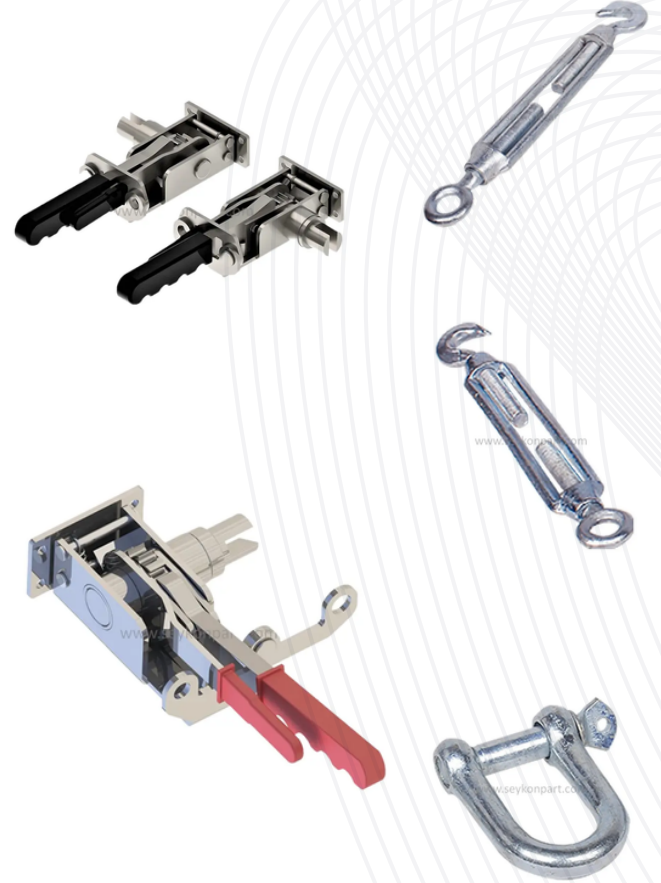

Superstructure Group

Tarpaulin Stretching-Puller-Chain

STOCK CODE	EXPLANATION
SYP0351	Canvas Stretching Apparatus 40 cm
SYP0352	Canvas Stretching Apparatus 50 cm
SYP0386	Canvas Stretch Profile 3000 mm
SYP0387	Canvas Stretch Rear Profile 3000 mm
SYP0388	Canvas Stretch Rear Profile 3300 mm
SYP0437	1/2 Tarpaulin Puller 12mm
SYP0438	1/4 Tarpaulin Puller 28mm
SYP0439	3/4 Tarpaulin Puller 20mm
SYP0440	5/8 Tarpaulin Puller 16mm
SYP0441	1/2 Chain Lock 12mm
SYP0442	3/8 Chain Lock 10mm
SYP0443	5/8 Chain Lock 16mm
SYP0444	5/16 Chain Lock 8mm
SYP0445	Canvas Stretching Apparatus M14