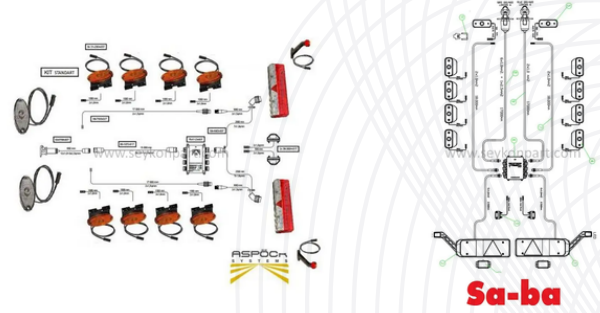

ELECTRICAL SYSTEM

Electrical System

Electrical Complete Set

STOCK CODE	EXPLANATION
SYP0018	ASPÖCK Europoint III Electric Set
SYP0045	SA-BA Elektrik Set 1355 KARIA 8518T
SYP0449	ASPÖCK Europoint II Electric Set
SYP0450	ASPÖCK Ecopoint II Electrical Set