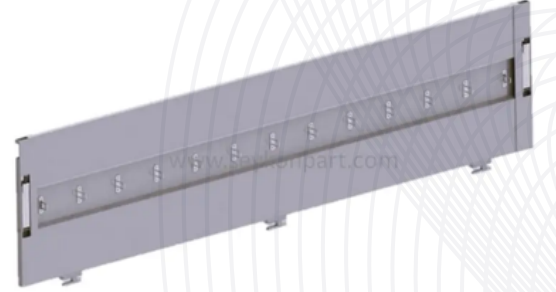

Superstructure Group

Aluminum Trailer Cover

STOCK CODE	EXPLANATION
SYP0405	Aluminum Side Cover Vertical Locked 620x3210 mm
SYP0406	Aluminum Side Cover Horizontal Locked 620x3210 mm
SYP0407	Aluminum Side Cover Horizontal Locked 600x3085 mm
SYP0408	Aluminum Side Cover Horizontal Locked 600x2420 mm
SYP0409	Aluminum Side Cover Horizontal Locked 600x2500 mm
SYP0410	Aluminum Side Cover Horizontal Locked 800x2500 mm
SYP0411	Aluminum Side Cover Horizontal Locked 800x2420 mm
SYP0412	Aluminum Side Cover Vertical Locked 600x3085 mm
SYP0413	Aluminum Side Cover Vertical Locked 600x2420 mm
SYP0414	Aluminum Side Cover Vertical Locked 600x2500 mm
SYP0415	Aluminum Side Cover Vertical Locked 800x2500 mm
SYP0416	Aluminum Side Cover Vertical Locked 800x2420 mm
SYP0417	Aluminum Side Cover Vertical Locked 550x3210 mm
SYP0448	Aluminum Side Cover Horizontal Locked 550x3210 mm

Cover Lock Group

STOCK CODE	EXPLANATION
SYP0346	Trailer Side Cover Vertical Lock 60 Cm
SYP0347	Trailer Side Cover Vertical Lock 70 Cm
SYP0349	Trailer Side Cover Horizontal Lock
SYP0350	Trailer Side Cover Horizontal Lock Standard