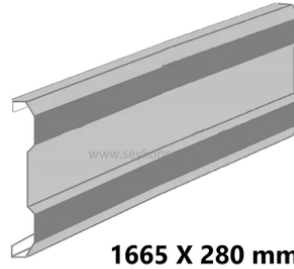

Side Protection Profile

STOCK CODE	EXPLANATION
SYP0335	Steel Profile 1665x280 mm
SYP0336	Side Protection Steel Profile 2700x280 mm
SYP0337	Side Protection Steel Profile 3200x280 mm
SYP0338	Side Protection Aluminum Profile 600x10 cm
SYP0339	Side Protection Aluminum Profile 300x10 cm
SYP0340	Side Protection Aluminum Profile 200x10 cm