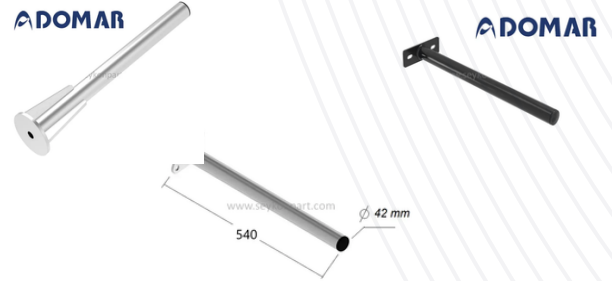

Mudguard Pipe

STOCK CODE	EXPLANATION
SYP0206	SEYKON Mudguard Pipe 540 mm
SYP0207	SEYKON Mudguard Pipe 640 mm
SYP0208	DOMAR Mudguard Pipe Black 450 mm D51100
SYP0209	DOMAR Mudguard Pipe Aluminum 580 mm AL9030
SYP0210	DOMAR Mudguard Pipe Black 580mm DK8030