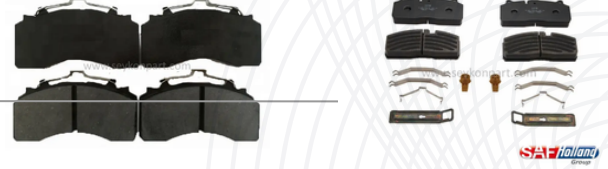

Axle Lifting Mechanism

STOCK CODE	EXPLANATION
SYP0127	Axle Lifting Mechanism 70' Scissors M30
SYP0128	Axle Lifting Mechanism 70' Scissors M24
SYP0129	Axle Lifting Mechanism 100' Scissors M30
SYP0130	Axle Lifting Mechanism 100' Scissors M24

Axle Lift Bellows

STOCK CODE	EXPLANATION
SYP0131	Axle Lifting Bellows with Double Stud
SYP0132	Axle Lift Bellows Double Layer
SYP0133	SAF Axle Lifting Bellows Double Layer 04.229.1004.00
SYP0138	BPW Axle Lift Bellow DOUBLE LAYER 02.2002.19.00

Axle Group

The Brake Shoe

STOCK CODE	EXPLANATION
SYP0134	SAF Brake Pad 03057000600 29318-29328
SYP0135	Braker Pad

Trailer Slack Adjuster

STOCK CODE	EXPLANATION
SYP0136	EKER Slack Adjuster 425027
SYP0137	HALDEX Slack Adjuster 80022 – 4731840

Axle Hanger

STOCK CODE	EXPLANATION
SYP0139	Z Type Axle Ear 27 cm / 6 mm
SYP0140	Z Type Axle Ear 27 cm / 6 mm
SYP0141	Z Type Axle Ear 27 cm / 6 mm
SYP0142	Z Type Axle Ear 27 cm / 6 mm
SYP0143	Z Type Axle Ear 27 cm / 6 mm
SYP0144	Z Type Axle Ear 27 cm / 6 mm
SYP0145	Z Type Axle Ear 27 cm / 6 mm
SYP0146	Z Type Axle Ear 27 cm Centered
SYP0147	Z Type Axle Ear 27 cm Centered
SYP0151	SAF Z Type Axle Ear 0537550010
SYP0155	BPW Z Type Axle Head 05.375.50.02.8
SYP0156	BPW Z Type Axle Ear 05.375.50.01.0