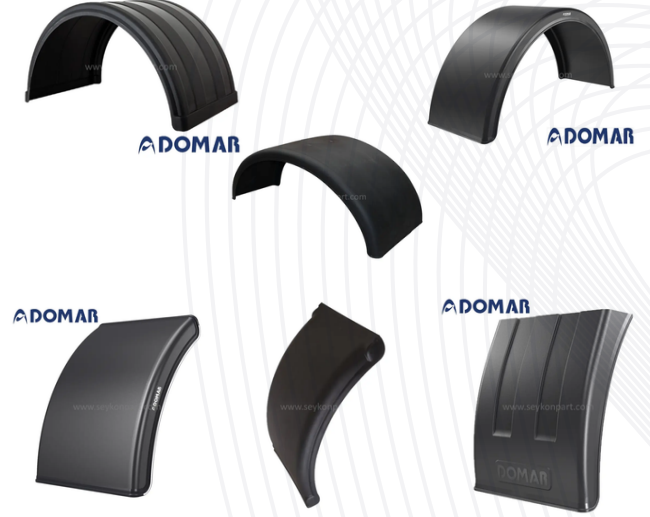

Accessory Group

Mudguard

STOCK CODE	EXPLANATION
SYP0007	DOMAR Single Wheel Mudguard 430 x 2125 mm DK1680
SYP0008	SEYKON Single Wheel Mudguard 450 x 1960
SYP0202	SEYKON Double Wheel Mudguard 65 x 205
SYP0203	SEYKON Half Wheel Mudguard 45 x 90
SYP0204	SEYKON Double Wheel Mudguard Channeled 65X190
SYP0341	SEYKON Single Wheel Mudguard Channeled 65X190
SYP0342	DOMAR Double Wheel Mudguard Channel 670x1900 mm DK1815
SYP0343	DOMAR Double Wheel Mudguard 670 x 2125 mm DK1685
SYP0359	DOMAR Half Wheel Mudguard 43x70 cm DK1110
SYP0360	DOMAR Half Fender Channeled 46x50 cm DK1220